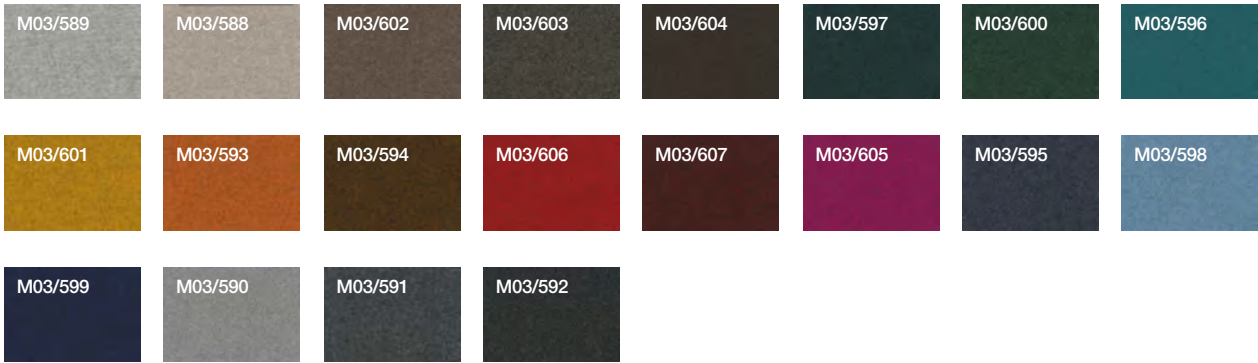

M03

DESIGN LIVING

Polymers

Metal