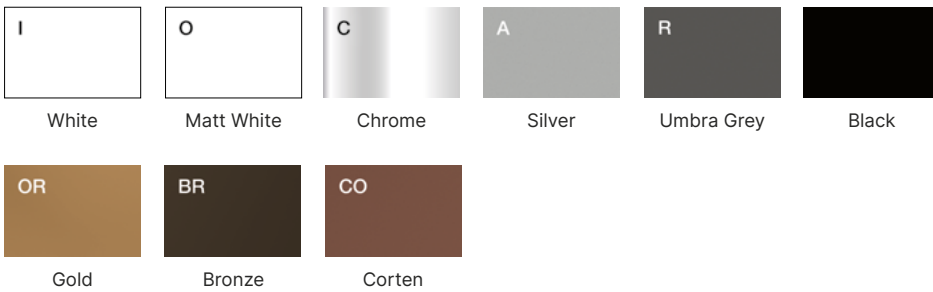

M03

DESIGN LIVING

Polymers

Metal