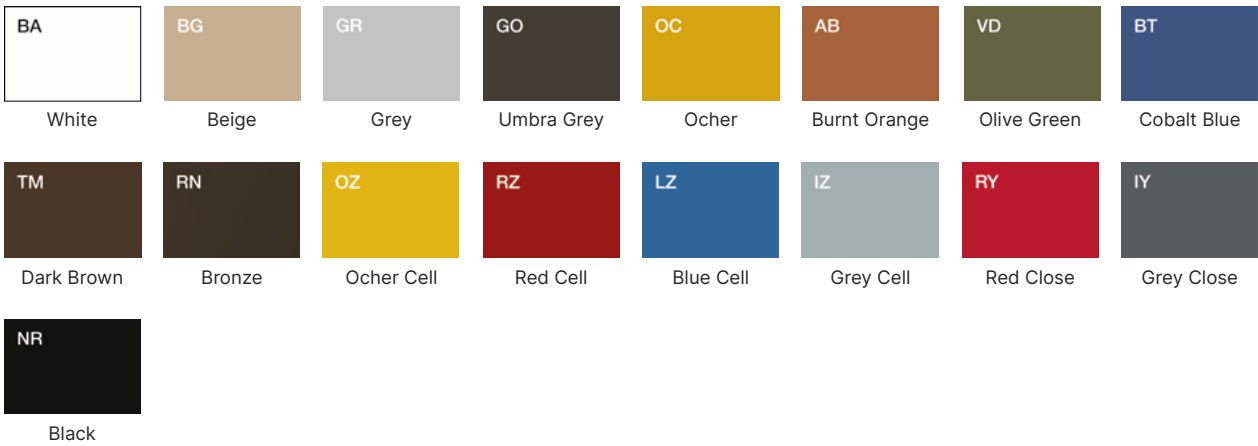

M03

DESIGN LIVING

Polymers

Metal