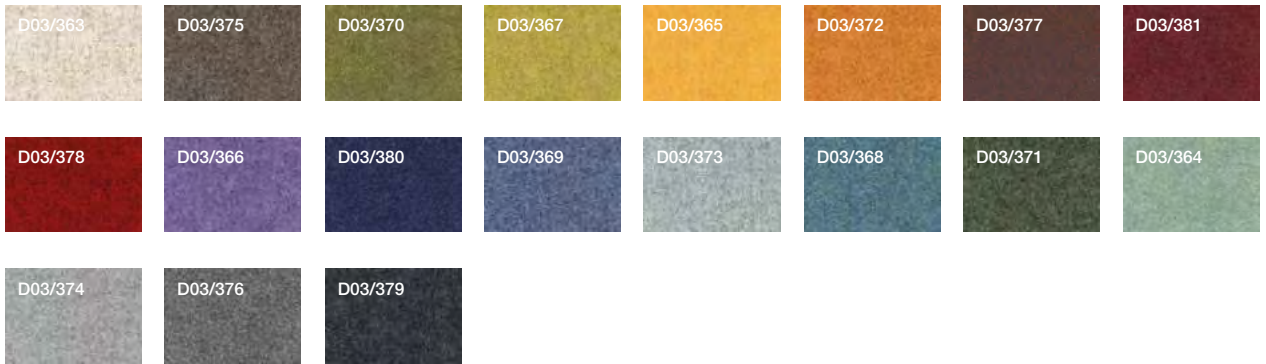

## **Finitions et matériaux**

---

BASE FINISH OPTIONS  
FINITURE DISPONIBILI BASE

METAL  
METALLO

UPHOLSTERY  
RIVESTIMENTI

FABRICS AND LEATHERS  
TESSUTI E PELLI

B01-B03-C01-C05-D02-D03-D04-D05-D06-P01-  
E01-E02-E03-E04-I01-I02-M01-M02-M03

B01

On stock

DESIGN LIVING

B03

On stock

C01

On stock

C05

On stock

D02

On stock

D03

On stock

## Leather

			
Red	Brown	Anthracite	Black