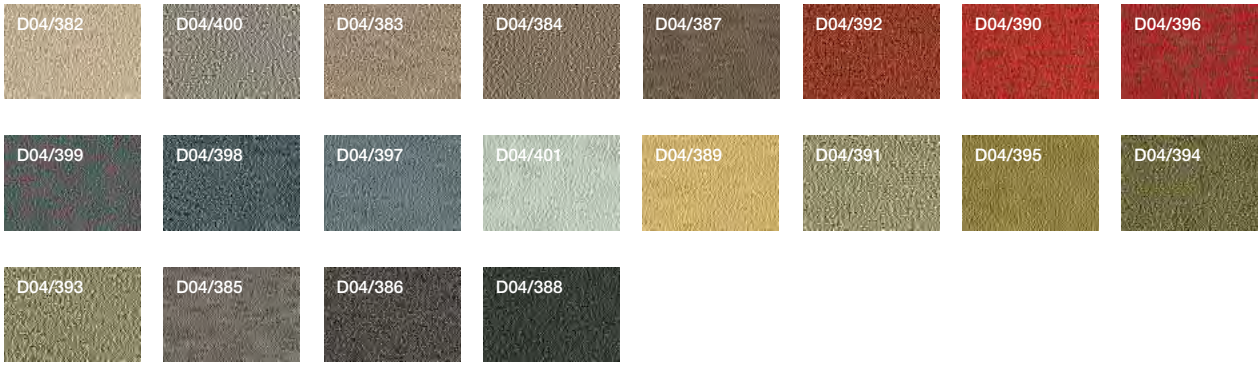

D04

DESIGN LIVING

D05

On stock

D06