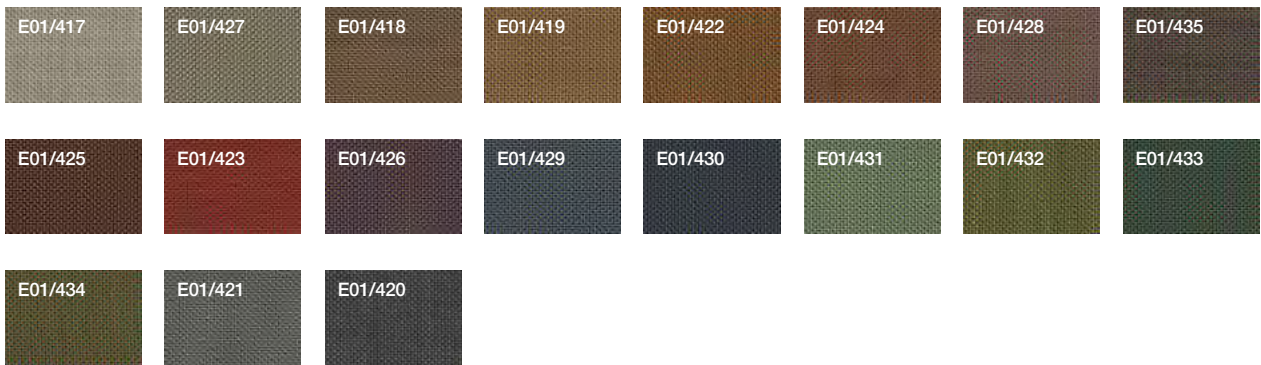

# D06

P01

On stock

E01

On stock

E02

## Leather

			
Red	Brown	Anthracite	Black

## Matt lacquer

							
White	Grey White	Silk Grey	Light Beige	Beige	Beige Grey	Dark Brown	Ocher
							
Orange	Burnt Orange	Flame Red	Purple Red	Black Red	Sapphire Blue	Cobalt Blue	Pigeon Blue
							
Ocean Blue	Pine Green	Olive Green	Telegrey 4	Grey	Umbra Grey	Traffic Black	

# Melamine

---

 <b>BA</b>	 <b>GR</b>	 <b>CL</b>	 <b>EC</b>	 <b>OL</b>	 <b>NO</b>	 <b>RK</b>	 <b>OB</b>
White	Grey	Concrete	Eucalyptus	Elm	Canaletto Walnut	Oak	Whitened Elm
 <b>FA</b>	 <b>AA</b>	 <b>TA</b>					
Beech	Silver	Anthracite Linen					