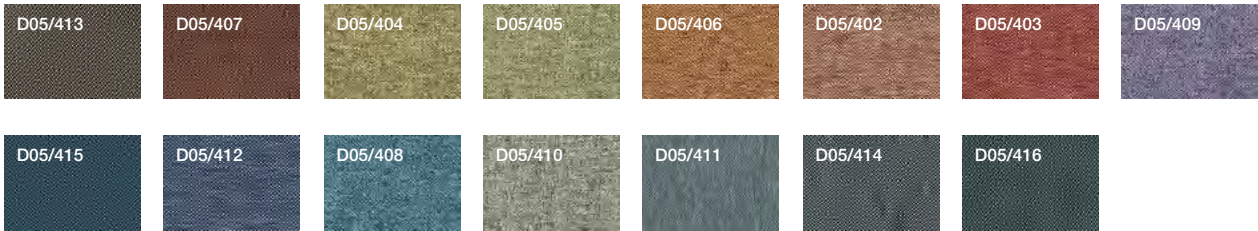

D05

On stock