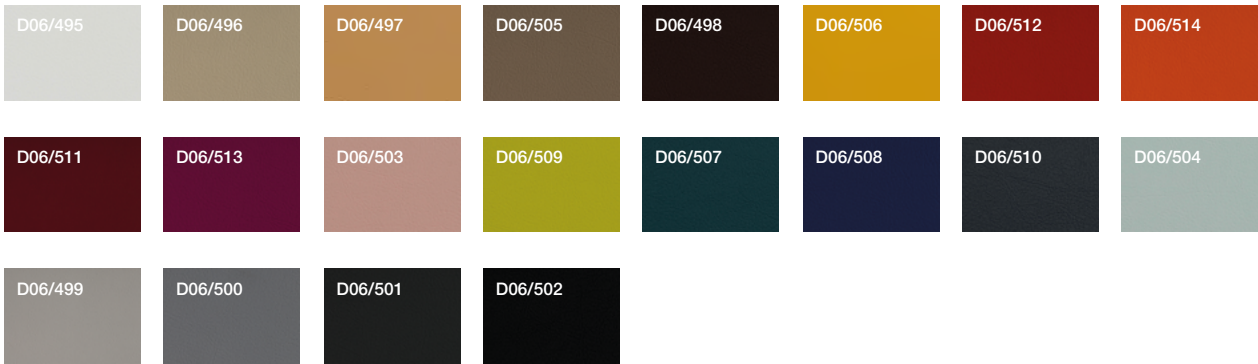

D04

DESIGN LIVING

D05

On stock

D06